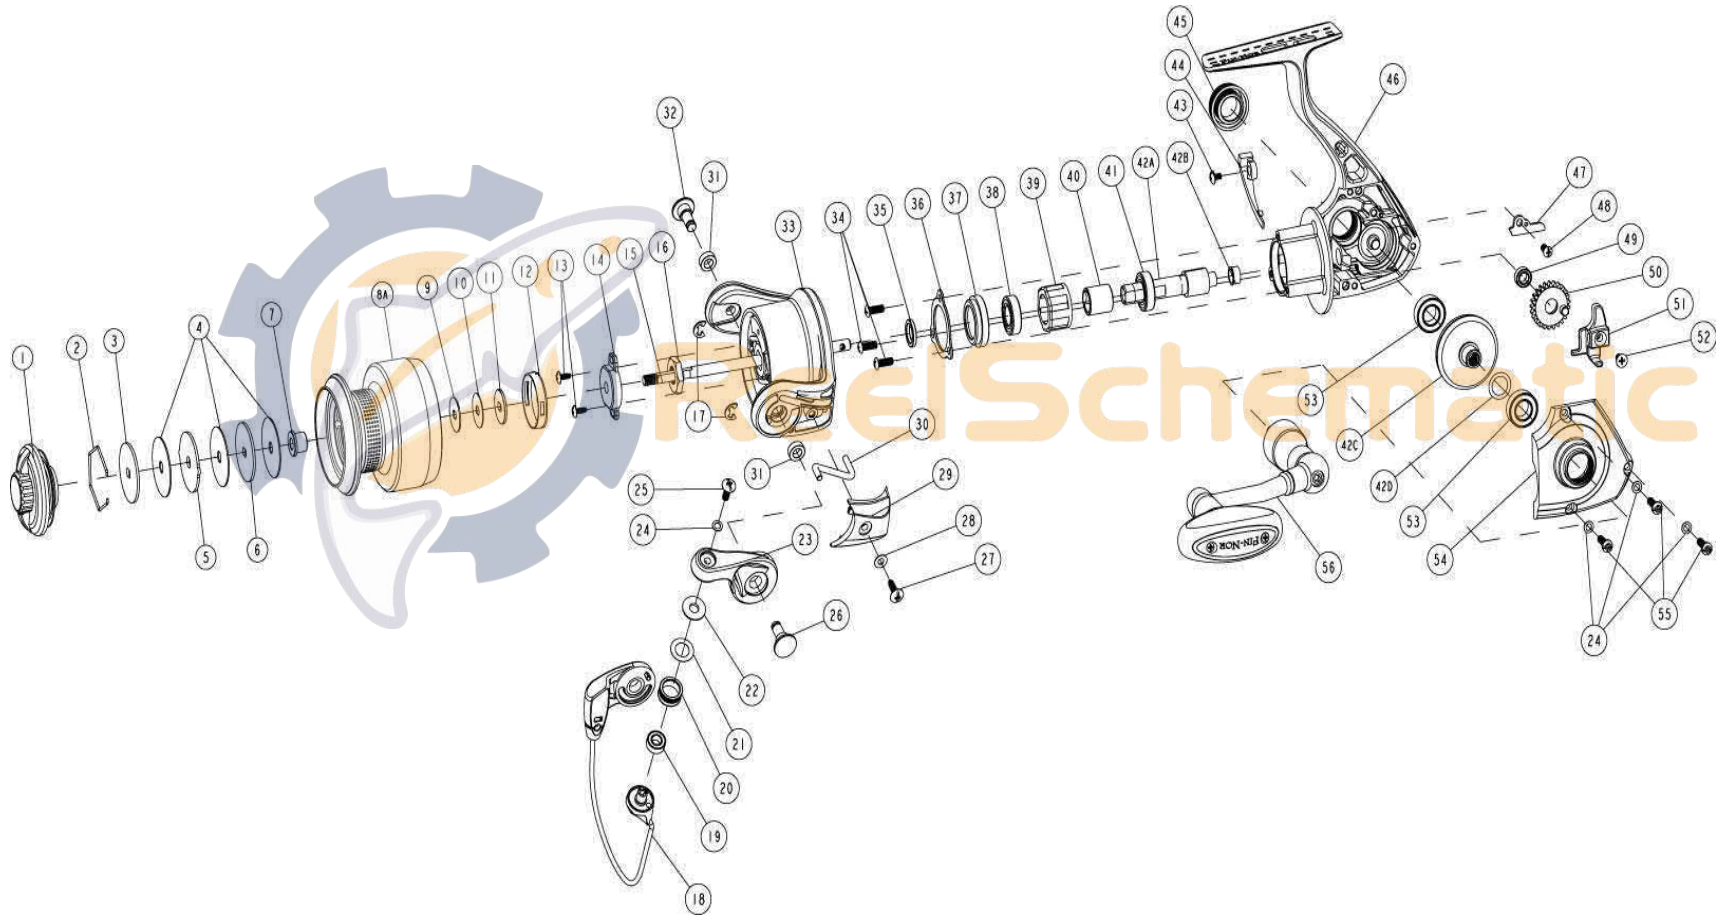

FIN-NOR
LEGENDARY TACKLE SINCE 1933

Lethal LT30

FIN-NOR®

LEGENDARY TACKLE SINCE 1933

Lethal LT30

Fin-Nor Lethal LT30 Reel Part List

Key #	Description	Qty	Part No.	Key #	Description	Qty	Part No.
1	Drag Knob Assembly	1	AAB332-02	28	Arm Lever Cover Washer	1	SQ142-01
2	Retainer Ring	1	RQ038-01	29	Arm Lever Cover	1	QG087-01
3	Drag Washer "D"	1	RQ080-02	30	Kick Lever	1	QG019-01
4	Drag Washer "B"	3	CO033-01	31	Bushing	2	PG158-01
5	Drag Washer "A"	1	PG081-02	32	Pin	1	QG042-04
6	Drag Washer "D"	1	RQ080-03	33	Rotor	1	QG009-22
7	Spool Bushing	1	PG141-01	34	Screw	3	RQ057-03
8	Spool Assembly Kit	1	BAB4321-02	35	Pinion Washer	1	AAB110-01
	8A-Spool Assembly	1	BAB321-02	36	Clutch Retainer	1	AAB060-01
	2-Retainer Ring	1	RQ038-01	37	Ball Bearing Holder	1	AAB166-01
	3-Drag Washer "D"	1	RQ080-02	38	Pinion Ball Bearing	1	AAB028-01
	4-Drag Washer "B"	3	CO033-01	39	Clutch Unit	1	UAA363-01
	5-Drag Washer "A"	1	PG081-02	40	Clutch Sleeve	1	AAB139-01
	6-Drag Washer "D"	1	RQ080-03	41	Pinion Ball Bearing	1	AAB028-01
	7-Spool Bushing	1	PG141-01	42	Gear Kit - includes	1	N/A
9	Spool Adjust Washer	1	PG030-01		42A-Pinion	1	PG011-01
10	Spool Adjust Washer	1	PG030-02		42B-Pinion Bushing	1	RQ141-03
11	Spool Washer	1	PG080-01		42C-Drive Gear Assembly	1	QT312-02
12	Spool Click Unit	1	PG4114-01		42D-Drive Gear Adjust Washer	1	GU105-08
13	Rotor Nut Lock Screw	2	RQ094-01	43	Trip bumper screw	1	AAB057-01
14	MainShaft Bushing	1	RQ214-01	44	Trip bumper	1	AAB119-01
15	Main Shaft	1	AAB015-01	45	Handle Screw Assembly	1	BG354-03
16	Rotor Nut	1	SH006-01	46	Body Assembly	1	AAB301-03
17	E-Clip	2	GH034-01	47	O/S Slider Retainer	1	WP078-01
18	Bail Assembly	1	BAB347-02	48	O/S Slider Retainer Screw	1	SK057-01
19	Line Roller Ball Bearing	1	GH202-01	49	O/S Gear Ball Bearing	1	CT157-01
20	Line Roller	1	PQ004-01	50	O/S Gear Assembly	1	RQ353-01
21	Line Roller Washer	1	PQ102-51	51	O/S Slider	1	RQ025-01
22	Line Roller Collar	1	PQ102_01	52	Main Shaft Screw	1	RQ100-01
23	Arm Lever	1	PG007-22	53	Side Cover Ball Bearing	2	CH028-01
24	Screw Washer	4	RQ142-01	54	Side Cover	1	AAB023-02
25	Line Roller Screw	1	AQ108-01	55	Side Cover Screw	3	RQ057-03
26	Pin	1	PG042-07	56	Handle Assembly	1	WP318-03
27	Arm Lever Cover Screw	1	GH077-01	-	Adjust Spool Washer Kit	-	PG4030-01